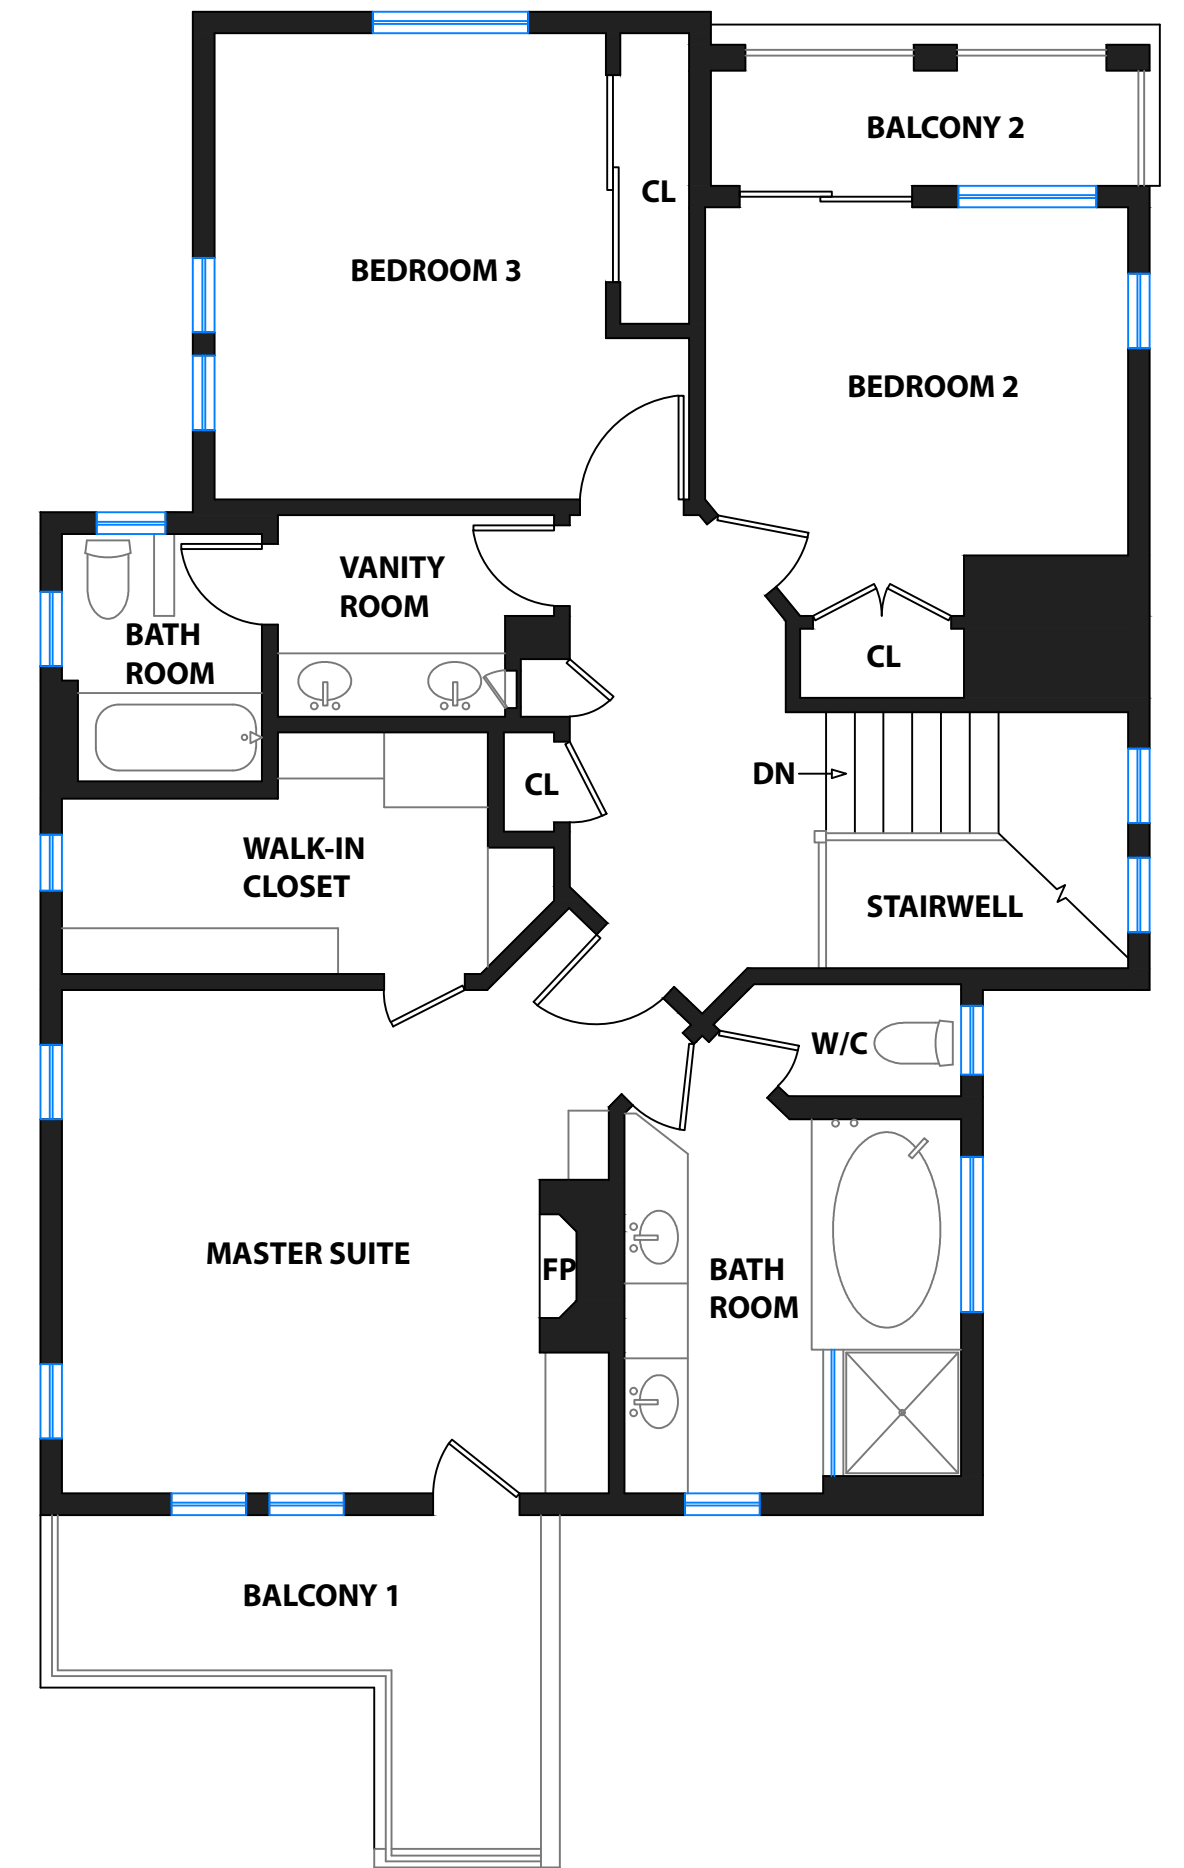

262 Rinconada Ave.

Palo Alto, CA. 94301

DISCLAIMER: RENDERING BY OPEN HOMES PHOTOGRAPHY. ALL MEASUREMENTS ARE APPROXIMATE AND MAY NOT BE EXACT. DO NOT RELY ON THE ACCURACY OF THIS FLOOR PLAN WHEN DETERMINING THE PRICE OF A PROPERTY OR MAKING DECISIONS REGARDING BUYING OR SELLING OF PROPERTIES WITHOUT INDEPENDENT VERIFICATION.