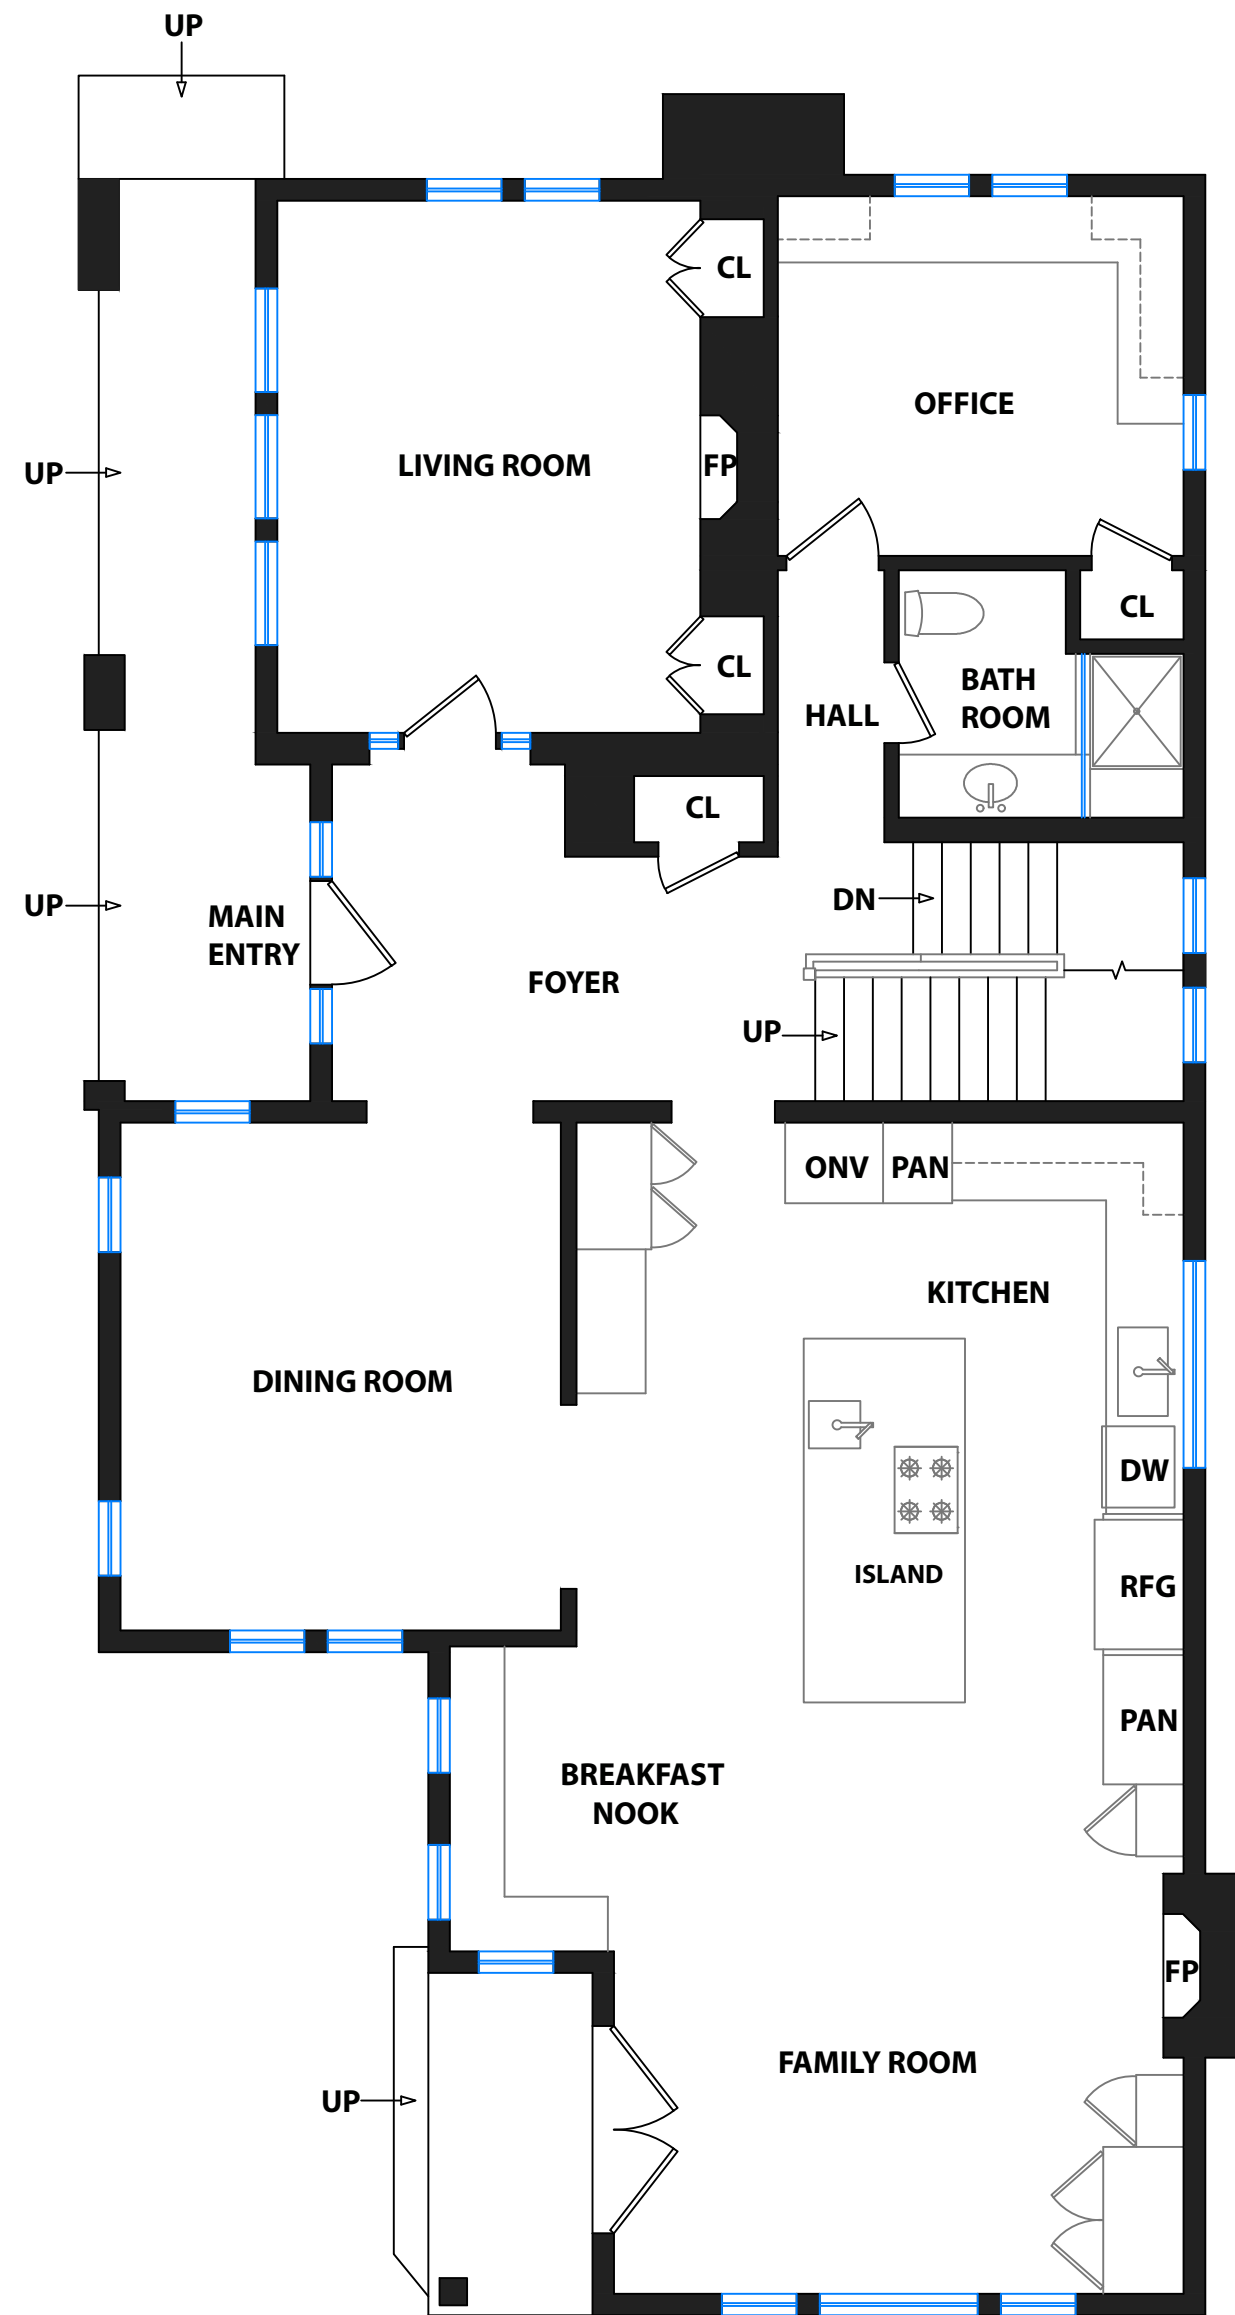

262 Rinconada Ave.

Palo Alto, CA. 94301

DISCLAIMER: RENDERING BY OPEN HOMES PHOTOGRAPHY. ALL MEASUREMENTS ARE APPROXIMATE AND MAY NOT BE EXACT. DO NOT RELY ON THE ACCURACY OF THIS FLOOR PLAN WHEN DETERMINING THE PRICE OF A PROPERTY OR MAKING DECISIONS REGARDING BUYING OR SELLING OF PROPERTIES WITHOUT INDEPENDENT VERIFICATION.